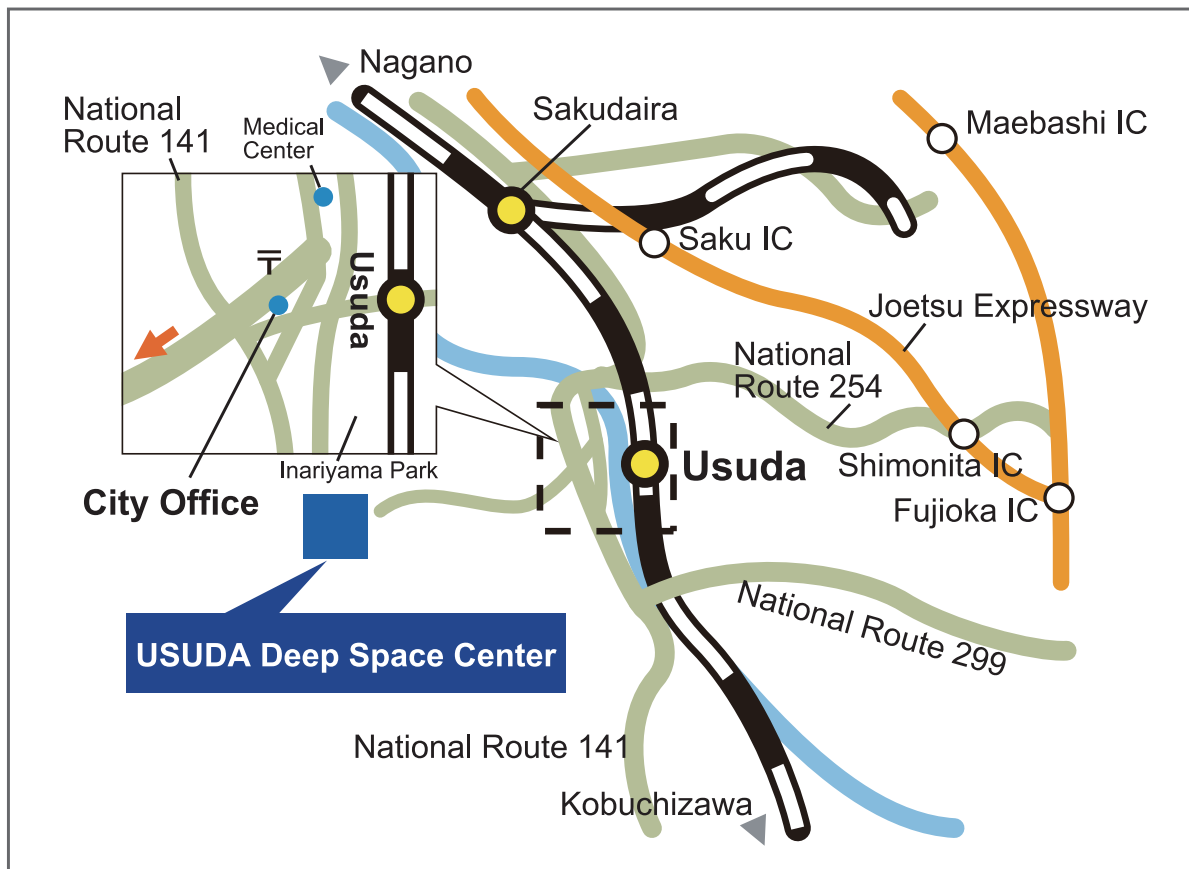

Usuda Deep Space Center Access

By Train

Take JR Nagano Shinkansen from "TOKYO" station to "SAKUDAIRA" station (80 min.). At the station, take JR Koumi Line and get off the train at "USUDA" station (40 min.). Taxi from the station to Usuda Deep Space Center (30 min.).

Take JR Chuo Line Chuo Express from "SHINJUKU" station to "KOBUCHIZAWA" station (130 min.). At the station, take JR Koumi Line and get off the train at "USUDA" station (40 min.). Taxi from the station to Usuda Deep Space Center (30 min.).